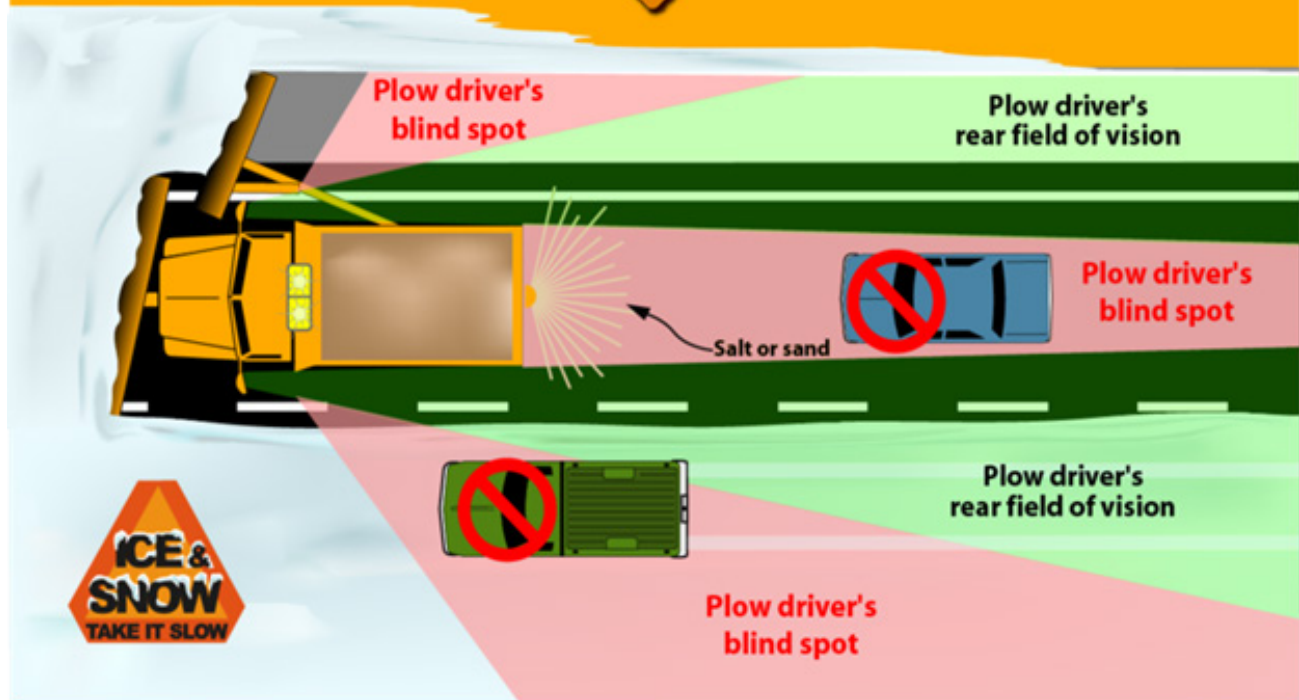

toirma.org

TOWNSHIP OFFICIALS OF ILLINOIS RISK MANAGEMENT ASSOCIATION

RISK REMINDER

Snowplow Caution

Use caution when approaching a snowplow.
Snowplows typically operate at 25-35 mph.

Never pass on the shoulder side of a plow.
Plows will move snow to the shoulders.

Don't assume plow drivers see you.
Their fields of vision are limited.

(Graphic used with permission from the Iowa DOT)

For more information, contact TOIRMA at (888) 562-7861

CLAIM REPORTING HOTLINE (844) 562-2720 | Available 24/7